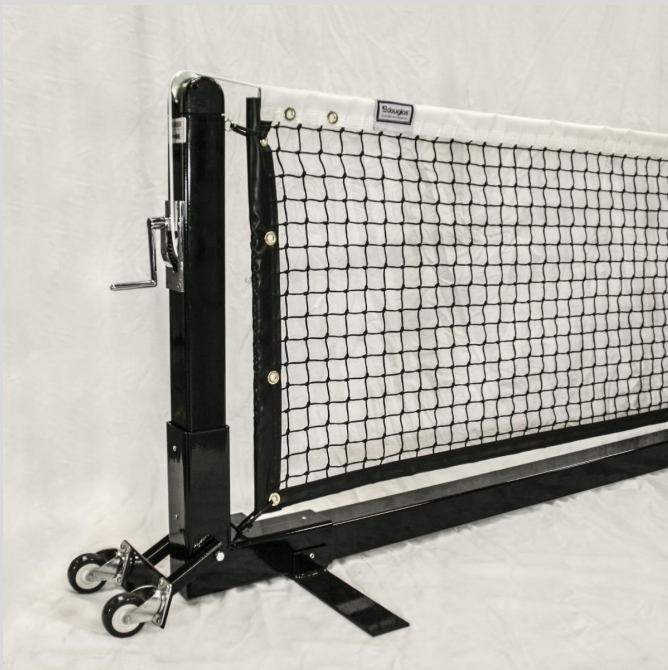

children of all abilities can play together. Along with NoFault rubber surfacing, Wabash benches, And several Modern Shade structures, this playground offers something for everyone!

This playground was lovingly dedicated in honor of FOX8 Anchor, Nancy Parker. To see FOX 8's news story, click [HERE](#).

PRODUCT SPOTLIGHT: Douglas® PPS-22SQ Premier™ Portable Pickleball System

We are happy to offer our customers the Premier™ Portable Pickleball , which is now the official Net of the USAPA Pickleball Championships. And we now also carry the Pickleball Premier™ Surface Mount posts which have aided in converting unused Tennis courts to pickleball courts without

the hassle of retrofitting the courts with new ground sleeves. These portable pickleball systems raise the bar and are the gold standard when permanent installation is not desired for either indoor or outdoor court applications. Learn more [HERE](#).

OUR PRODUCTS IN ACTION:

FROM OUR YOUTUBE CHANNEL:

HAHN SPOTLIGHT:

Check out this month's HEI Spotlight: Live Oak High