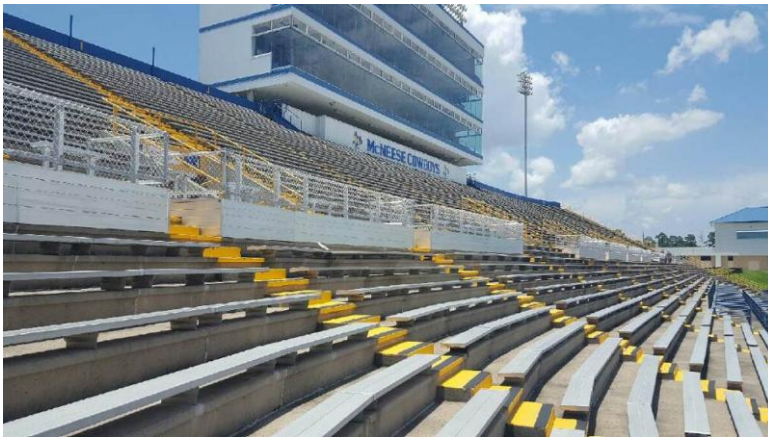

[See more projects >>](#)

[Like us on Facebook!](#)

[Follow us on Twitter!](#)

leading suppliers and installers of commercial gymnasium equipment, stadium seating, and playground equipment. We represent competitively priced, high quality equipment manufactured by the industry's leaders, including Draper, Sheridan, National Recreation Systems, Little Tikes Commercial,