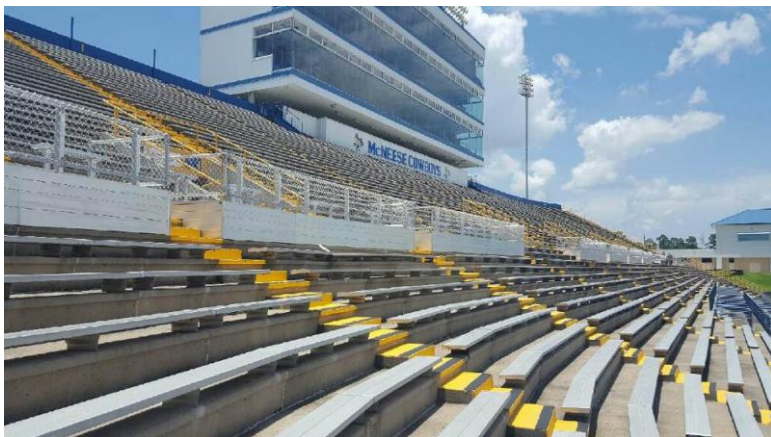

christina@hahn-enterprises.com

or call me at the office to schedule a visit and discuss any projects you may have ongoing.

[Our Products in Action!](#)

Hahn Enterprises: Torres Park Fitness Zone

HAHN MAKES HEADLINES!

Watch our first guest appearance on WWL-TV's Great Day Louisiana: