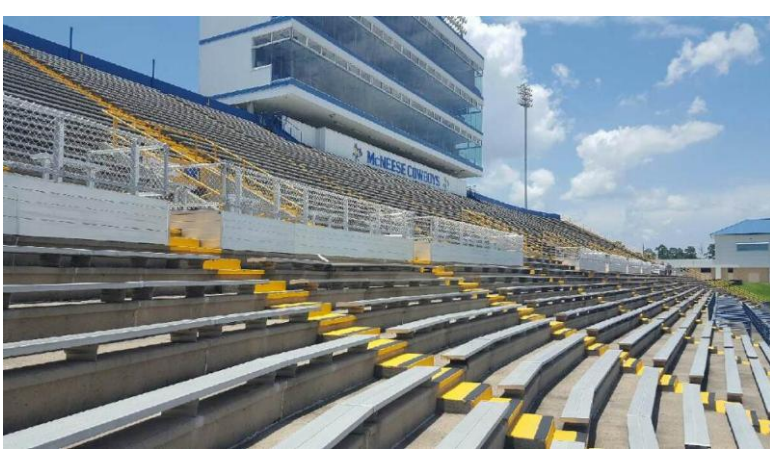

[See more projects >>](#)

[Like us on Facebook!](#)

[Follow us on Twitter!](#)

[Follow us on Instagram!](#)

leading suppliers and installers of commercial gymnasium equipment, stadium seating, and playground equipment. We represent competitively priced, high quality equipment manufactured by the industry's leaders, including Draper, Sheridan, National Recreation Systems, Little Tikes Commercial,